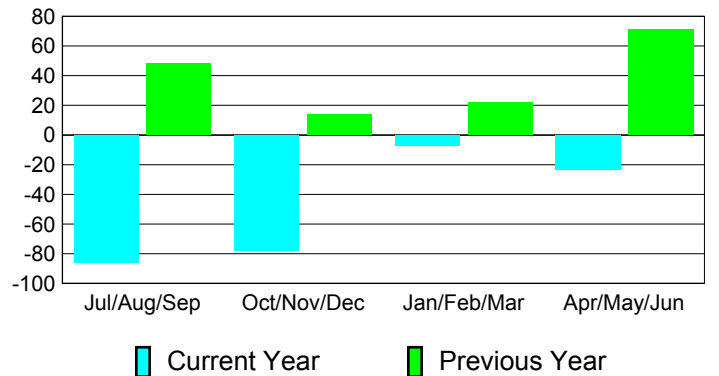

Gender Comparison 2010-2011

Male

Female