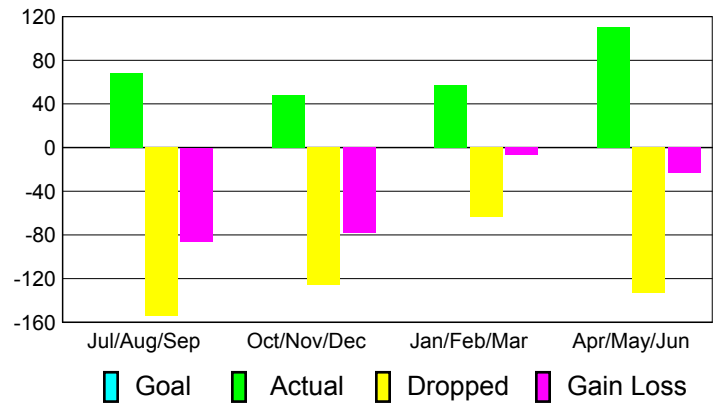

### YTD Status Quo Clubs 2010-2011

Status Quo Clubs Compared to Status Quo Members

## MEMBERSHIP

**Membership Results**  
2010-2011

**Membership**  
2009-2010

Month	Net Memb Goal	Actual New Memb	Actual Dropped Memb	Gain/Loss of Memb	Gain/Loss of Memb
Jul/Aug/Sep	0	68	-154	-86	48
Oct/Nov/Dec	0	48	-126	-78	14
Jan/Feb/Mar	0	57	-64	-7	22
Apr/May/June	0	110	-133	-23	71
<b>Totals</b>	<b>0</b>	<b>283</b>	<b>-477</b>	<b>-194</b>	<b>155</b>

### Membership Results 2010-2011

Goal, New, Dropped, Gain/Loss

### Comparison of Membership Gain/Loss

Current Year Compared to the Previous Year